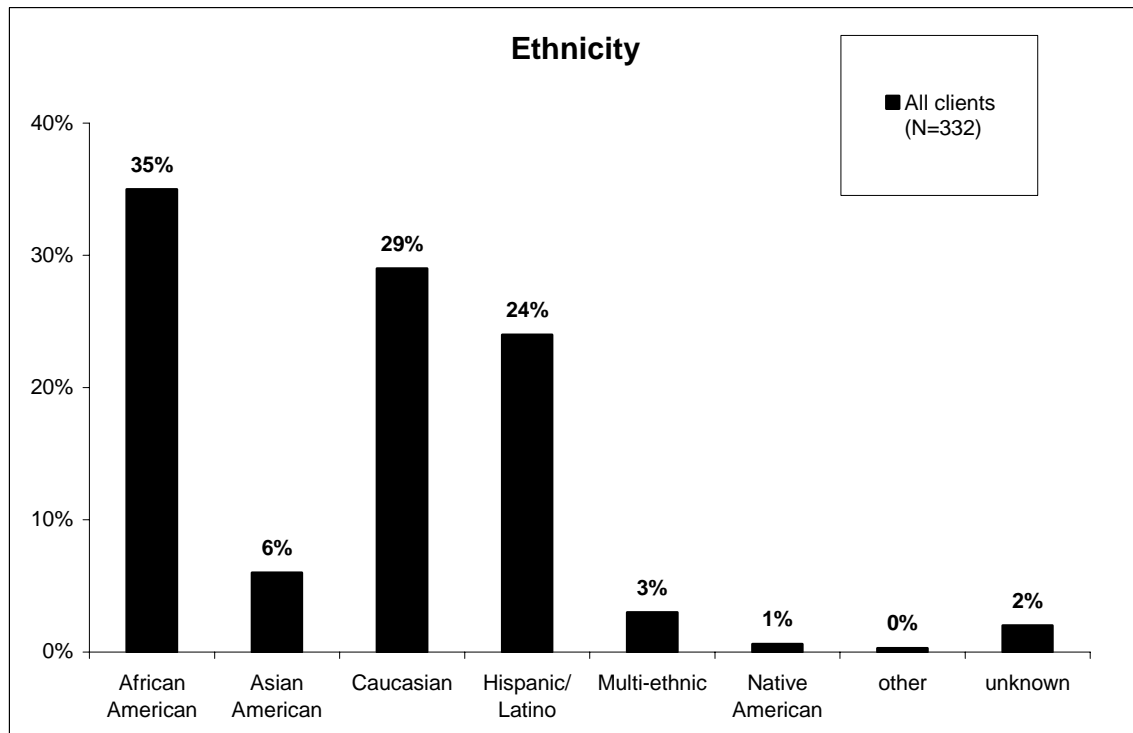

Stanford Home for Children
Ethnicity of Clients 2005/2006

Sacramento County Ethnic Breakdown

African American 10%; Asian American 11%; Caucasian 64%;
Hispanic/Latino 16%; Other 9%*

Note: numbers do not add up to 100% as some do not list themselves as "multi-ethnic"; instead they list their ethnicity in the individual categories that apply to them